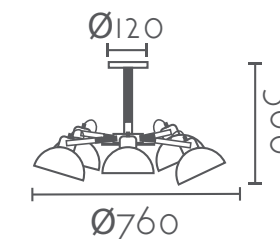

LÁMPARA COLGANTE
PENDANT LAMP

Ref:	Color:	P.V.P- Price
MD2345-6BK	Negro / Black	236 €
Bombilla/Bulb	6xE27 G45 no incl.	
Material	Metal + Madera Fresno / Metal + Ash Wood	
Cable/Wire	Negro / Black	
Medidas/Dimensions	Ø760x300 mm	
EEI	A++ a B