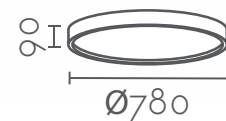

PLAFÓN TECHO CEILING LAMP

Ref:	Bombilla/Bulb:	P.V.P- Price
MX9225-380	LED 38W 2500Lm 3000°K	106 €
Medidas/Dimensions	Ø380x90 mm	
MX9225-580	LED 62W 4100Lm 3000°K	176 €
Medidas/Dimensions	Ø580x90 mm	
MX9225-780	LED 102W 6700Lm 3000°K	282 €
Medidas/Dimensions	Ø780x90 mm	
Material	Aluminio / Aluminium	
Difusor/Diffuser	Acrílico Opal / Frost Acrylic	
Color	Blanco / White	

EEI A+

PLAFÓN TECHO REGULABLE DIMMER CEILING LAMP

Ref:	Bombilla/Bulb:	P.V.P- Price
MX9225-380D	LED 38W 2500Lm 3000°K	149 €
Medidas/Dimensions	Ø380x90 mm	
MX9225-580D	LED 62W 4100Lm 3000°K	239 €
Medidas/Dimensions	Ø580x90 mm	
MX9225-780D	LED 102W 6700Lm 3000°K	377 €
Medidas/Dimensions	Ø780x90 mm	
Material	Aluminio / Aluminium	
Difusor/Diffuser	Acrílico Opal / Frost Acrylic	
Regulación/Dimmer	TRIDONIC 0-10V/ 0-10V TRIDONIC	
Color	Blanco / White	

EEI A+