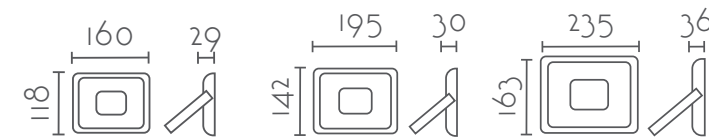

**FOCO PROYECTOR EXTERIOR
SEARCHLIGHT OUTDOOR**

Ref:	Fuente de Luz:	P.V.P- Price
EX1320	SMD LED 20W 2000Lm 3000°K	32 €
Medidas/Dimensions	160x118x29 mm	
EX1330	SMD LED 30W 3000Lm 3000°K	44 €
Medidas/Dimensions	195x142x30 mm	
EX1350	SMD LED 50W 5000Lm 3000°K	59 €
Medidas/Dimensions	235x163x36 mm	
Color	Negro / Black	
Haz de luz°/Beam Angle	110°	
Material	Aluminio + Cristal / Aluminium + Glass	
EEl	A++