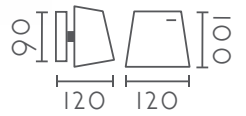

APLIQUE DE PARED
WALL LAMP

Ref:	Color	P.V.P- Price
MB2215-WH	Blanco / White	72 €
MB2215-BK	Negro / Black	72 €
Bombilla/Bulb:	SMD LED 6W 527Lm 3000°K	
Haz de luz°/Beam Angle	120°	
Medidas/Dimensions	120x120x120 mm	
Material	Aluminio / Aluminium	
Giratorio/Rotational	350°	
EEL	A++