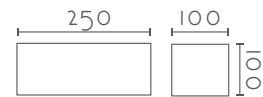

APLIQUE DE PARED
WALL LAMP