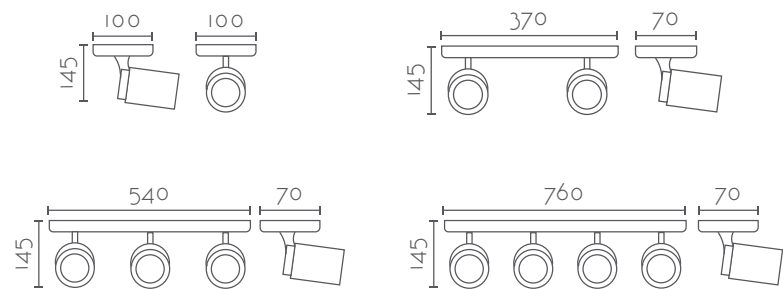

APLIQUE PARED/TECHO
WALL/CEILING LAMP

Ref:	Medidas/Dimensions	Bulbs	P.V.P- Price
MX3011-WH	100x100x145 mm	1xGU10	36 €
MX3012-WH	370x70x145 mm	2xGU10	67 €
MX3013-WH	540x70x145 mm	3xGU10	102 €
MX3014-WH	760x70x145 mm	4xGU10	142 €
Color	Blanco + Gris Antracita / White + Anthracite-grey		
Material	Metal / Metal