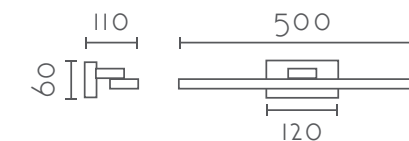

APLIQUE DE PARED
WALL LAMP

Ref:	Color	P.V.P- Price
MB1546-WH	Blanco / White	119 €
Bombilla/Bulb:	SMD LED 14W 910Lm 3000°K	
Haz de luz°/Beam Angle	120°	
Medidas/Dimensions	500x60x110 mm	
Material	Acero Inoxidable + Aluminio + Acrilico / Stainless Steel + Aluminum + Acrylic	
EEL	A++