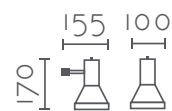

APLIQUE PARED WALL LAMP

Ref:	Color:	P.V.P- Price
MB1449-BK	Negro / Black	52 €
Bombilla/Bulb	1xGU10 no incl.	
Material	Metal / Metal	
Cable/Wire	Negro / Black	
Giratorio/Rotational	360°	
Medidas/Dimensions	155x100x170 mm	
EEl	A++ a B