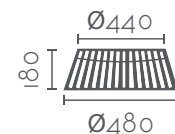

PLAFÓN TECHO
CEILING LAMP

Ref:	Color:	P.V.P- Price
MX2122-WH	Blanco / White	152 €
Bombilla/Bulb	LED 36W 2100Lm 3000°K incl.	
Material	Aluminio / Aluminium	
Difusor/Diffuser	Acrílico Opal / Frost Acrylic	
Medidas/Dimensions	Ø380x170 mm	
EEl	A+	

PLAFÓN TECHO
CEILING LAMP

Ref:	Color:	P.V.P- Price
MX2363-BGD	Negro / Black	154 €
Bombilla/Bulb	LED 24W 1603Lm 3000°K incl.	
Material	Aluminio + Textil / Aluminium + Textile	
Difusor/Diffuser	Acrílico Opal / Frost Acrylic	
Medidas/Dimensions	Ø480x180 mm	
EEl	A+