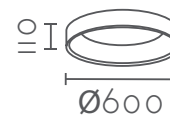

PLAFÓN TECHO
CEILING LAMP

Ref:	Bombilla/Bulb:	P.V.P- Price
MX9230-450	LED 36W 2350Lm 3000°K	233 €
Medidas/Dimensions Ø450x110 mm		
MX9230-600	LED 48W 3160Lm 3000°K	304 €
Medidas/Dimensions Ø600x110 mm		
Material	Aluminio / Aluminium	
Difusor/Diffuser	Acrílico Opal / Frost Acrylic	
Color	Blanco / White	
EEl	A+