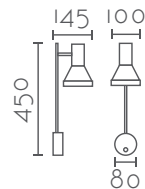

APLIQUE PARED WALL LAMP

Ref:	Color:	P.V.P- Price
MB1451-BK	Negro / Black	53 €
Bombilla/Bulb	1xGU10 no incl.	
Material	Metal / Metal	
Giratorio/Rotational	360°	
Medidas/Dimensions	100x145x450 mm	
EEl	A++ a B