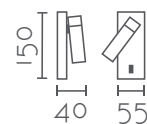

APLIQUE DE PARED WALL LAMP

Ref:	Color	P.V.P.- Price
MB4013-BK	Negro+Natural / Black+Nature	77 €
Bombilla/Bulb:	COB LED 3W 150Lm 3000°K	
Haz de luz°/Beam Angle	30°	
Medidas/Dimensions	55x40x150 mm	
Material	Aluminio + Madera / Aluminium + Wood	
Orientable/Adjustable	350°	
EEL	A++