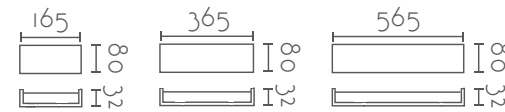

Ref:	Color	P.V.P- Price
MB2233-WH	Blanco / White	71 €
Bombilla/Bulb:	SMD LED 6W 540Lm + COB 3W 150Lm 3000°K	
Haz de luz°/Beam Angle	120° / 30°	
Medidas/Dimensions	95x40x165 mm	
Material	Aluminio / Aluminium	
EEL	A++	