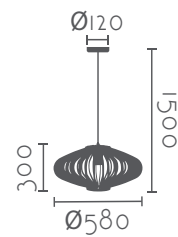

flor de madera - ceiling cover wood