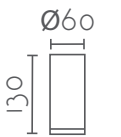

APLIQUE TECHO
CEILING LAMP

Ref:	Color	PVP (€)
MX8104-WH	Blanco / White	19,00
MX8104-BK	Negro / Black	19,00
Bombilla/Bulb: 1xGU10 no incl.		
Medidas/Dimensions: Ø60x130 mm		
Material: Aluminio / Aluminium