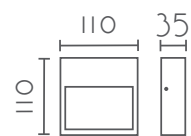

APLIQUE PARED BOCCA WALL LAMP