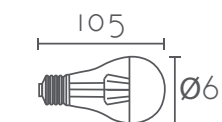

LÁMPARA LED A60 MIRROR REGULABLE