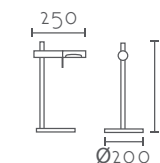

LÁMPARA SOBREMESA TABLE LAMP

Ref:	Color:	P.V.P- Price
MT4010-WH	Blanco / White	96 €
MT4010-BK	Negro / Black	96 €
Bombilla/Bulb	1xG9 no incl.	
Material	Metal-Aluminio / Metal -Aluminium	
Cable/Wire	Negro / Black	
Medidas/Dimensions	Ø200x250x400 mm	
EEl	A++ a B