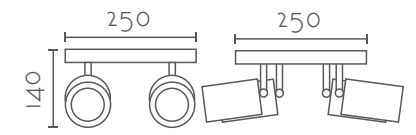

Ref:	Color	P.V.P- Price
AC5010-BK	Negro / Black	4 €
AC5010-GD	Dorado / Gold	4 €
Aro Metal intercambiable opcional (MX5012-MX5013-MX5014-MX5015) Optional interchangeable metalring (MX5012-MX5013-MX5014-MX5015)