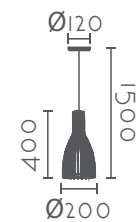

Florón de madera - ceiling cover wood