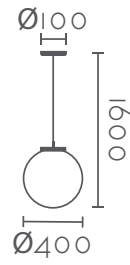

forjón de metal - ceiling cover metal-iron

forjón de metal - ceiling cover metal-iron