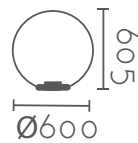

**SOBREMESA EXTERIOR PLANET
OUTDOOR TABLE LAMP**

Ref:	Medidas/Dimensions	P.V.P- Price
PLA TG3/OP/EX	Ø 300x303 mm / Max.E27 100W	97 €
PLA TG4/OP/EX	Ø 400x404 mm / Max.E27 150W	139 €
PLA TG5/OP/EX	Ø 500x504 mm / Max.E27 200W	205 €
PLA TG6/OP/EX	Ø 600x605 mm / Max E27 200W	294 €
Color	PMMA Opal / Opal PMMA	
Bombilla/Bulb	1xE27 no incl.	
Material	Base Policarbonato + PMMA / PMMA + PC Base	
Cable/Wire	Negro / Black	
EEL	A++ a B