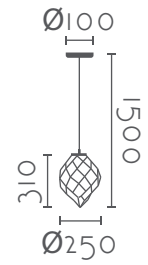

finch de metal - ceiling cover metal-iron