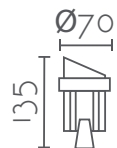

ESTACA SPIKE SPIKE LAMP