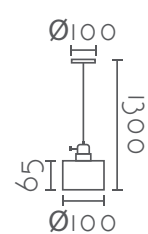

Ref:	Color:	P.V.P- Price
CM5041	Cemento / Cement	76 €
Bombilla/Bulb	1xE27 no incl.	
Material Cable/Wire	Cemento + Metal / Cement + Metal PVC Negro / Black PVC	
Medidas/Dimensions	Ø210x35x1300 mm	
EEL	A++ a B