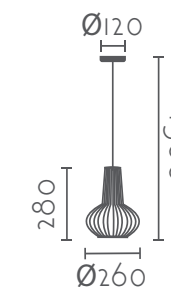

Florón de madera - ceiling cover wood