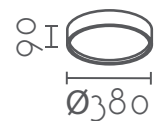

PLAFÓN TECHO CEILING LAMP

Ref:	Bombilla/Bulb:	P.V.P- Price
MX9225-380	LED 38W 2500Lm 3000°K	106 €
Medidas/Dimensions	Ø380x90 mm	
MX9225-580	LED 62W 4100Lm 3000°K	176 €
Medidas/Dimensions	Ø580x90 mm	
MX9225-780	LED 102W 6700Lm 3000°K	282 €
Medidas/Dimensions	Ø780x90 mm	
Material	Aluminio / Aluminium	
Difusor/Diffuser	Acrílico Opal / Frost Acrylic	
Color	Blanco / White	

EEI A+

PLAFÓN TECHO REGULABLE DIMMER CEILING LAMP

Ref:	Bombilla/Bulb:	P.V.P- Price
MX9225-380D	LED 38W 2500Lm 3000°K	149 €
Medidas/Dimensions	Ø380x90 mm	
MX9225-580D	LED 62W 4100Lm 3000°K	239 €
Medidas/Dimensions	Ø580x90 mm	
MX9225-780D	LED 102W 6700Lm 3000°K	377 €
Medidas/Dimensions	Ø780x90 mm	
Material	Aluminio / Aluminium	
Difusor/Diffuser	Acrílico Opal / Frost Acrylic	
Regulación/Dimmer	TRIDONIC 0-10V/ 0-10V TRIDONIC	
Color	Blanco / White	

EEI A+