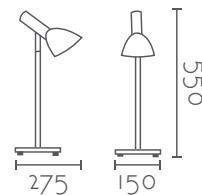

LÁMPARA SOBREMESA TABLE LAMP