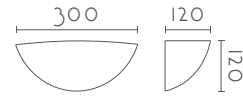

APLIQUE DE PARED
WALL LAMP