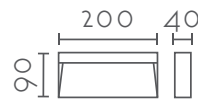

APLIQUE PARED
WALL LAMP

Ref:	Color	P.V.P- Price
EX1008-BK	Negro / Black	61 €
Bombilla/Bulb:	SMD LED 6W 400Lm 3000°K	
Medidas/Dimensions	200x90x36 mm	
Material	Aluminio + Cristal / Aluminium + Glass	
EEl	A+	

APLIQUE PARED
WALL LAMP

Ref:	Color	P.V.P- Price
EX1010-BK	Negro / Black	53 €
Bombilla/Bulb:	SMD LED 9W 600Lm 3000°K	
Medidas/Dimensions	170x80x45 mm	
Material	PC + ABS / PC + ABS	
EEl	A+	

APLIQUE PARED LEA CONE
WALL LAMP

Ref:	Color	P.V.P- Price
1331	Gris Antracita / Anthracite Gray	46 €
Bombilla/Bulb:	1xGU10 Max. 35W no incl.	
Medidas/Dimensions	140x170x100 mm	
Material	Aluminio / Aluminium	
EEl	A++ a B