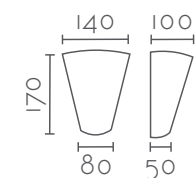

APLIQUE PARED
WALL LAMP

Ref:	Color	P.V.P- Price
EX1010-BK	Negro / Black	53 €
Bombilla/Bulb:	SMD LED 9W 600Lm 3000°K	
Medidas/Dimensions	170x80x45 mm	
Material	PC + ABS / PC + ABS	
EEl	A+