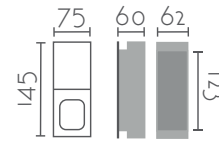

APLIQUE EMPOTRADO SALMA
RECESSED WALL LAMP