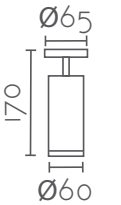

FOCO TECHO/PARED
CEILING/WALL LAMP

Ref:	Color	PVP (€)
MX8102-WH	Blanco / White	29,00
MX8102-BK	Negro / Black	29,00
Bombilla/Bulb: 1xGU10 no incl.		
Medidas/Dimensions: Ø60x170mm Base: Ø65x25mm		
Material: Aluminio + Cristal / Aluminium + Glass