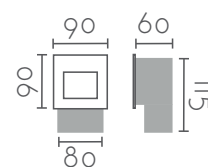

APLIQUE EMPOTRADO OASIS
RECESSED WALL LAMP