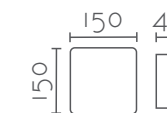

**APLIQUE PARED
WALL LAMP**

Ref:	Color	P.V.P- Price
EX1147-WH	Blanco / White	88 €
EX1147-BK	Negro / Black	88 €
Bombilla/Bulb:	LED 12W 660Lm 3000K	
Medidas/Dimensions	150x150x40 mm	
Material	Aluminio + Cristal / Aluminium + Glass	
EEl	A++