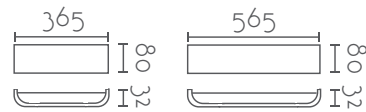

Ref:	Color	P.V.P- Price
MB2233-WH	Blanco / White	71 €
Bombilla/Bulb:	SMD LED 6W 540Lm + COB 3W 150Lm 3000°K	
Haz de luz°/Beam Angle	120° / 30°	
Medidas/Dimensions	95x40x165 mm	
Material	Aluminio / Aluminium	
EEL	A++	