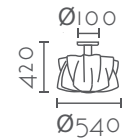

LÁMPARA COLGANTE ARANYA PENDANT LAMP

Ref:	Color:	P.V.P.- Price
P11921-54	Blanco / White	254 €
Bombilla/Bulb	1xE27 max 100W no incl.	
Material	Metal + Pantalla en polímero de resina con recubrimiento lacado transparente / Metal + Lamp Shade in polymer resin with transparent lacquer coating.	
Cable/Wire	Transparente / Clear	
Medidas/Dimensions	Ø540x290x1500 mm	
EEI	A++ a B