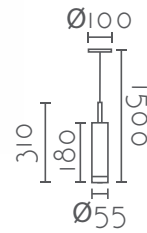

Florón de metal - ceiling cover metal-iron

Florón de metal - ceiling cover metal-iron