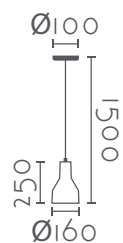

forjón de metal - ceiling cover metal-iron