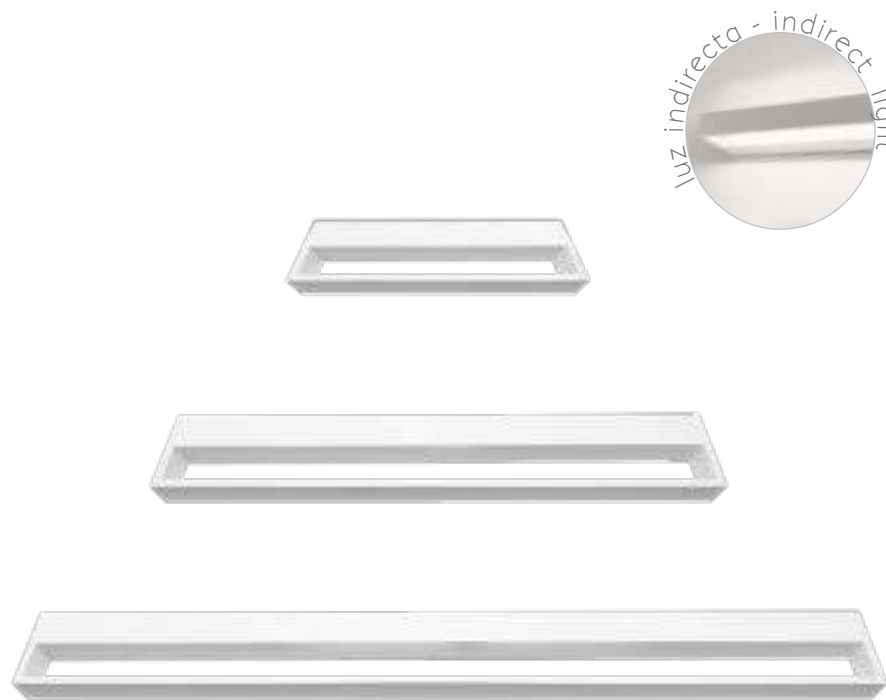

APLIQUE DE PARED WALL LAMP

Ref:	Bombilla/Bulb:	P.V.P- Price
MB2230-WH	SMD LED 2835 12W 840Lm 3000°K	79 €
Medidas/Dimensions	300x90x35 mm	
MB2261-WH	SMD LED 2835 24W 1680Lm 3000°K	115 €
Medidas/Dimensions	600x90x35 mm	
MB2290-WH	SMD LED 2835 36W 2520Lm 3000°K	166 €
Medidas/Dimensions	900x90x35 mm	
Material	Aluminio / Aluminium	
Color	Blanco / White	
EEL	A++	

APLIQUE DE PARED WALL LAMP

Ref:	Color	P.V.P- Price
MB2236-WH	Blanco / White	90 €
Bombilla/Bulb:	SMD 2835 LED 12W 960Lm 3000°K	
Medidas/Dimensions	Ø180x45 mm	
Material	Aluminio / Aluminium	
EEL	A++	

APLIQUE DE PARED WALL LAMP

Ref:	Color	P.V.P- Price
MB2233-WH	Blanco / White	71 €
Bombilla/Bulb:	SMD LED 6W 540Lm + COB 3W 150Lm 3000°K	
Haz de luz°/Beam Angle	120° / 30°	
Medidas/Dimensions	95x40x165 mm	
Material	Aluminio / Aluminium	
EEL	A++