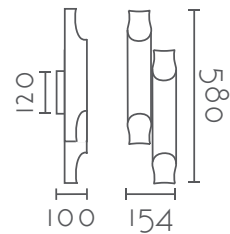

APLIQUE DE PARED
WALL LAMP

Ref:	Color:	P.V.P- Price
MB1807-BG	Negro / Black Interior Dorado / Gold Inner	200 €
Bombilla/Bulb	4xG9 no incl.	
Material	Aluminio-Acero/ Aluminum-Steel	
Medidas/Dimensions	154x100x580 mm	
EEl	A++ a B