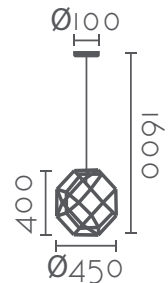

foro de madera - ceiling cover wood