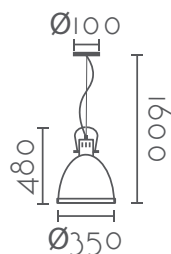

forón de metal - ceiling cover metal-iron

acabado rustico - rustic finished

LÁMPARA COLGANTE
PENDANT LAMP

Ref:	Color:	P.V.P- Price
MD3042-RT	Gris Rústico / Rustic Grey	262 €
Bombilla/Bulb	1xE27 no incl.	
Material	Metal Hierro/ Iron Metal	
Difusor/Diffuser	Cristal Arenado/Sandblasted Glass	
Cable/Wire	Negro / Black	
Medidas/Dimensions	Ø350x480x1600 mm	
EEL	A++ a B	

forón de metal - ceiling cover metal-iron

LÁMPARA COLGANTE
PENDANT LAMP

Ref:	Color:	P.V.P- Price
MD9139-RT	Gris Rústico / Rustic Grey	95 €
Bombilla/Bulb	1xE27 no incl.	
Material	Metal Hierro/ Iron Metal	
Difusor/Diffuser	Cristal Arenado/Sandblasted Glass	
Cable/Wire	Negro / Black	
Medidas/Dimensions	Ø200x270x1500	
EEL	A++ a B	

Tarifa vigente a partir del 20/10/2021